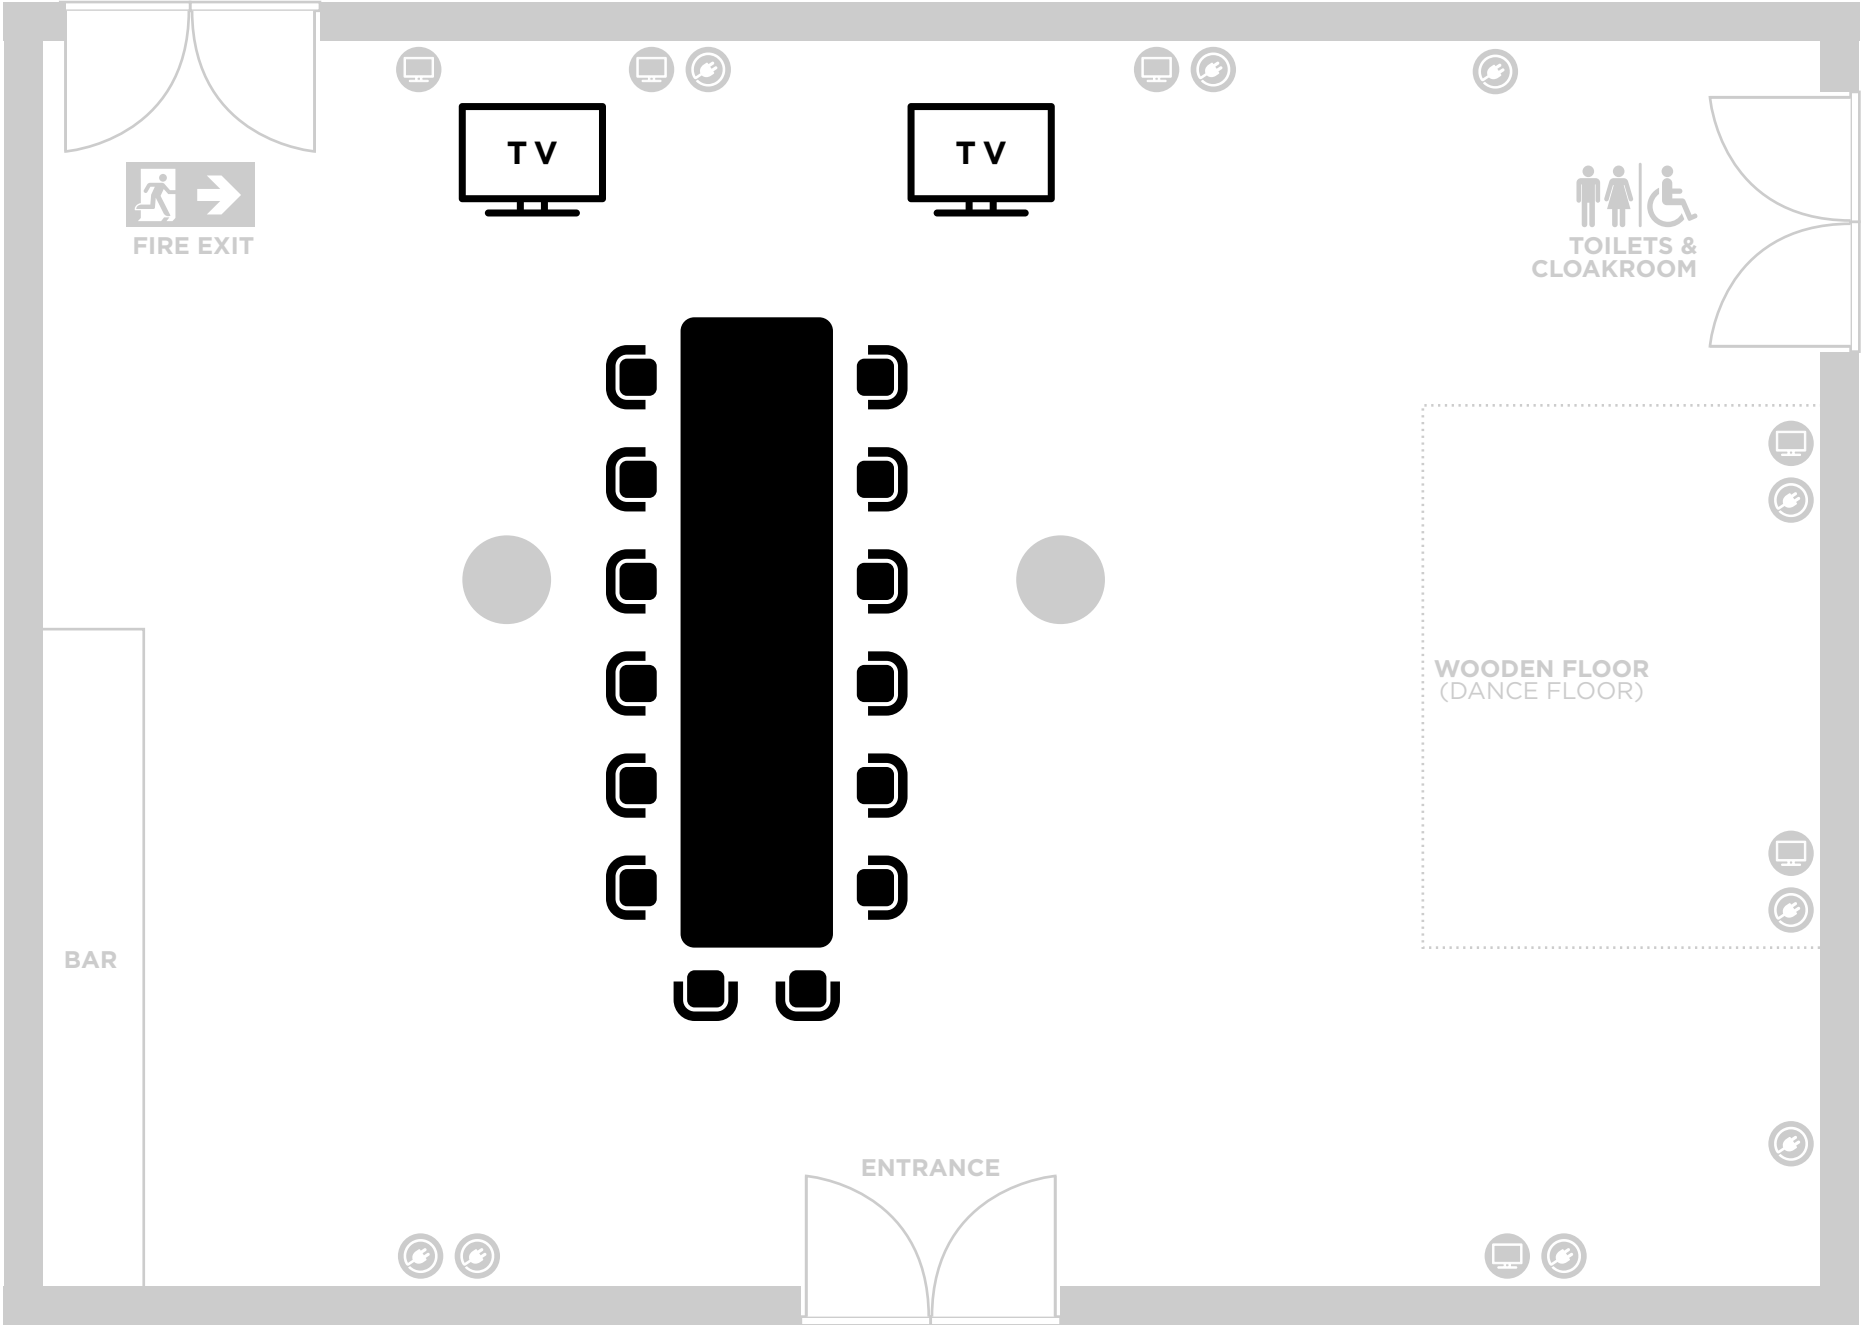

EXAMPLE BOARDROOM LAYOUT

(capacity for up to 20 people)

- KEY**
- TV POINT
 - ELECTRICAL POINT
 - PILLAR