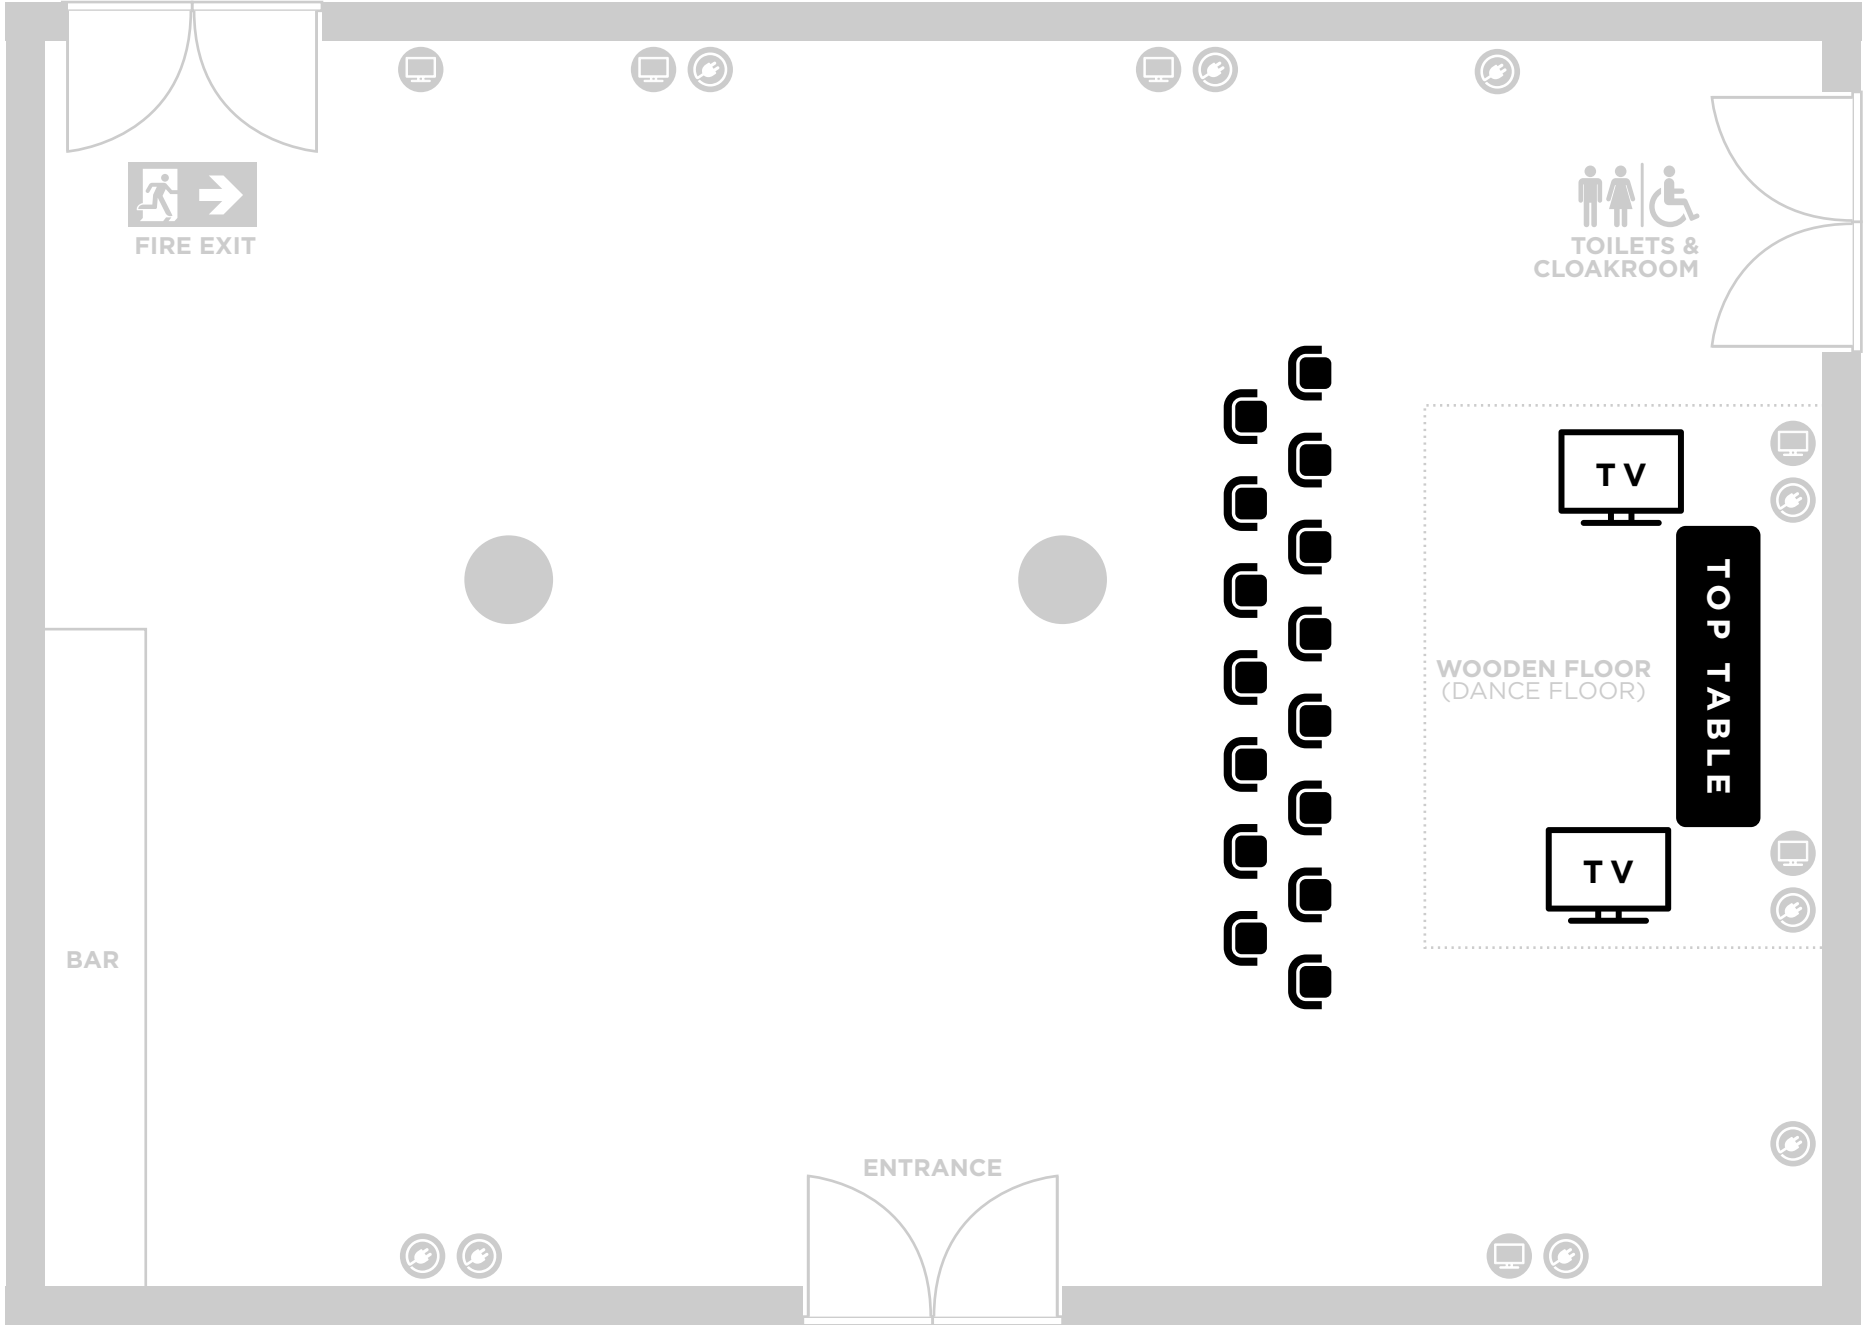

EXAMPLE THEATRE STYLE

(capacity for up to 100 people)

- KEY**
-  TV POINT
 -  ELECTRICAL POINT
 -  PILLAR